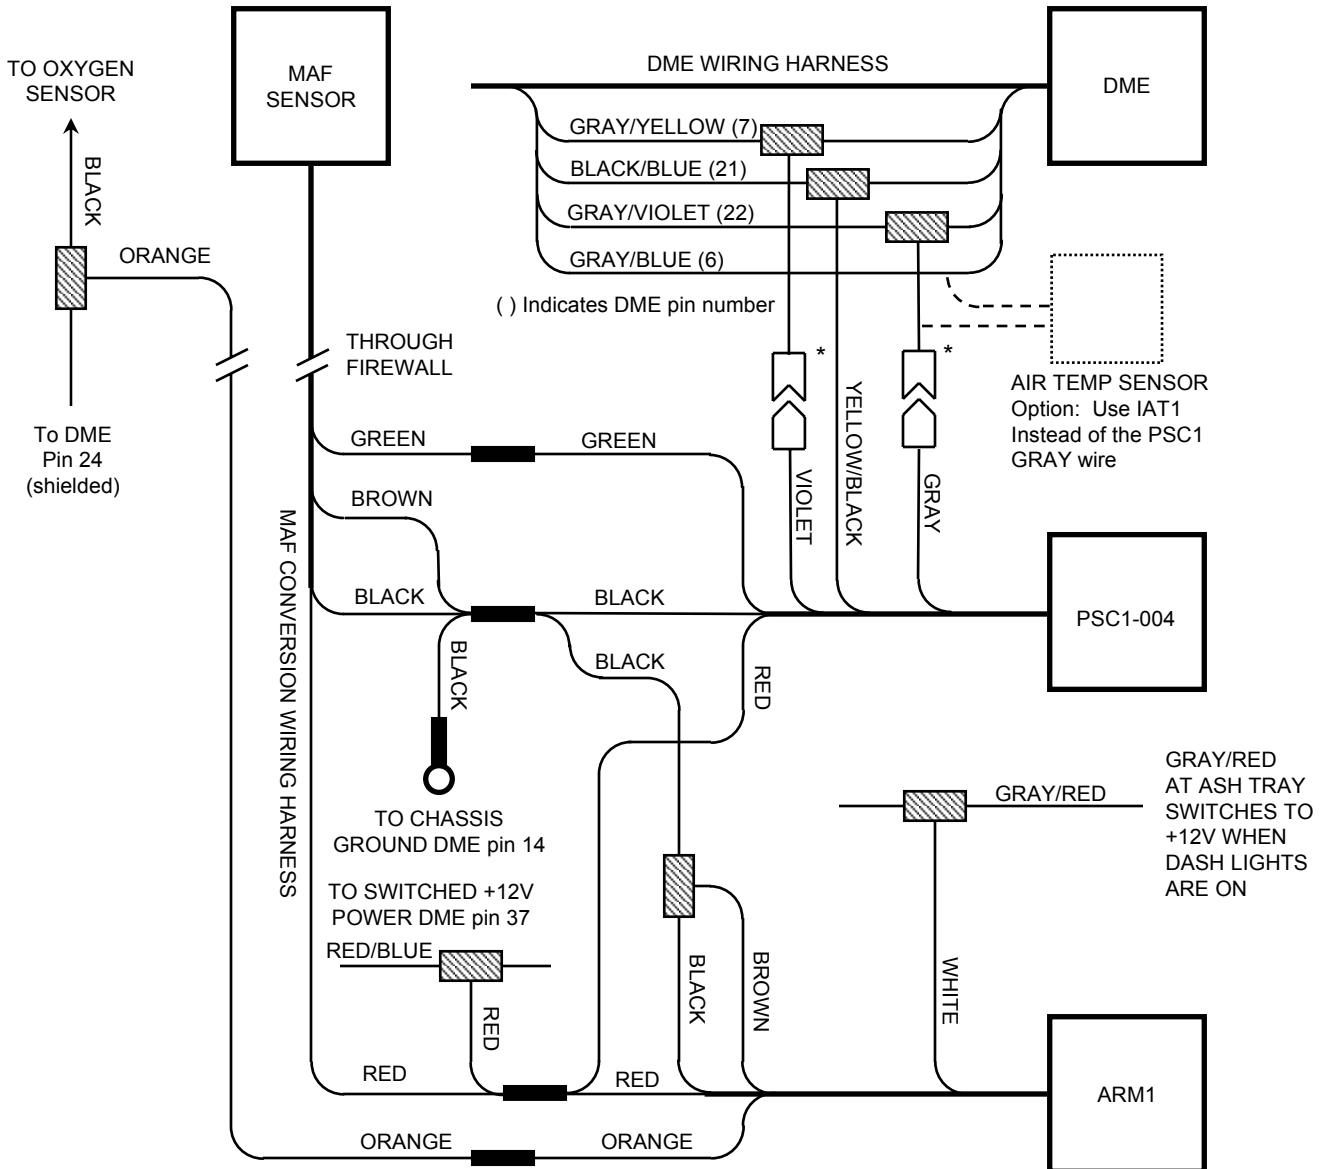

Wiring For MAF Conversion on 3, 5, 6, 7 series BMWs using PSC1-004

-  BUTT SPLICE CONNECTOR
-  RING CRIMP CONNECTOR
-  INSTANT SPLICE CONNECTOR
-  IN-LINE CONNECTOR